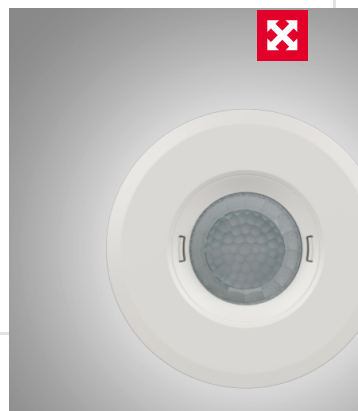

3D-MODEL: **FLAT**

Experience this product in the interactive 3D view.

CATALOGUE 2020/2021

CONTACT US